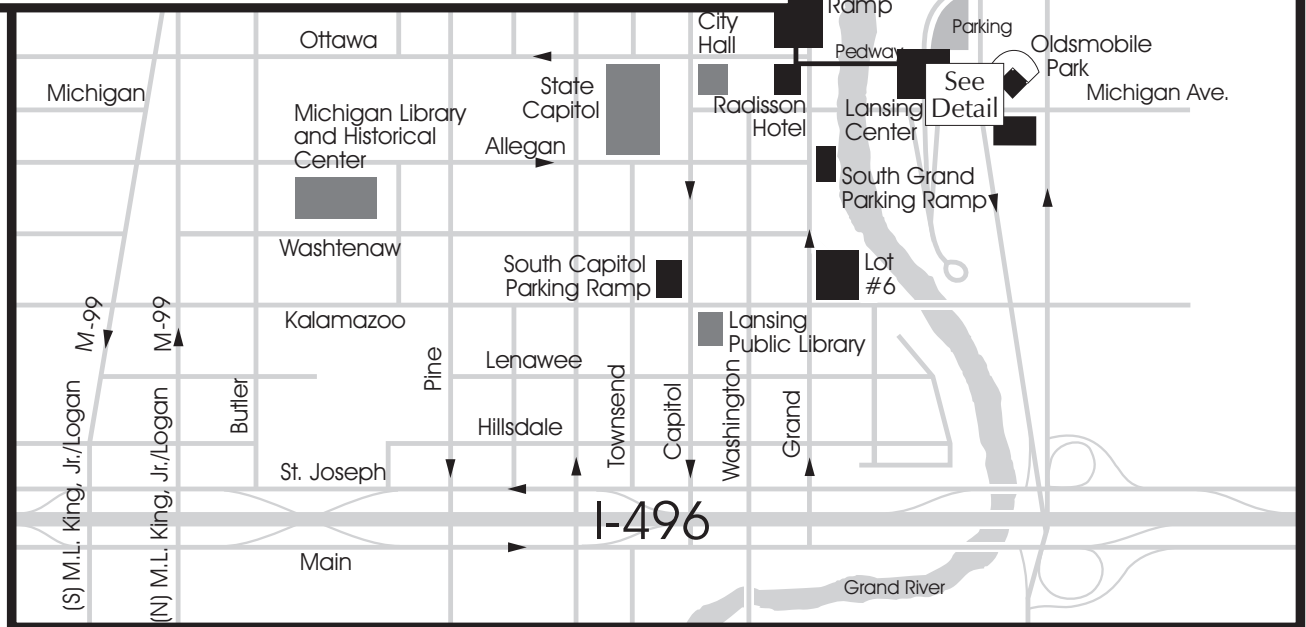

We hope that this parking information makes your visit more convenient and enjoyable. If you have any questions please give us a call at 483-4198.