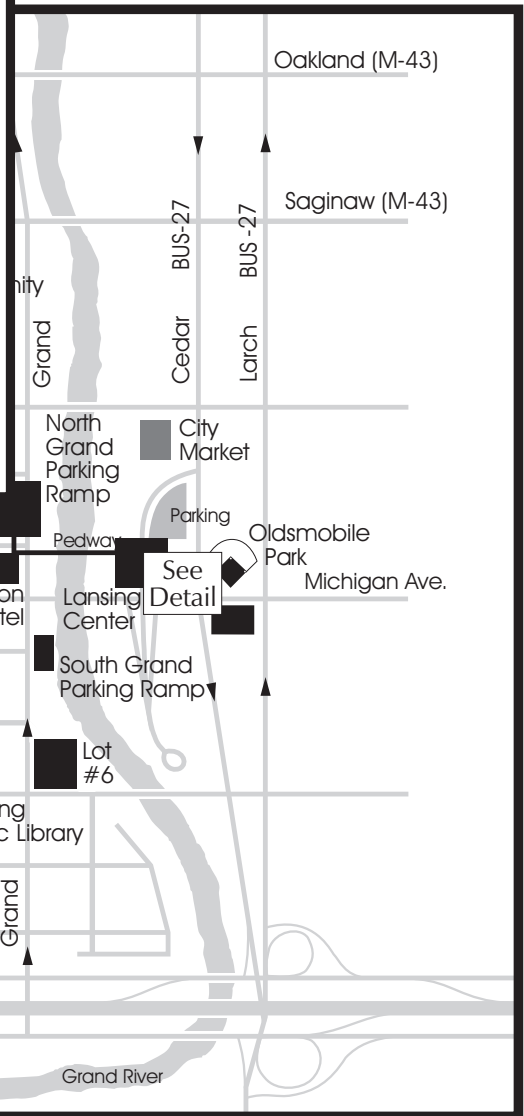

We hope that this parking information makes your visit more convenient and enjoyable. If you have any questions please give us a call at 483-4198.