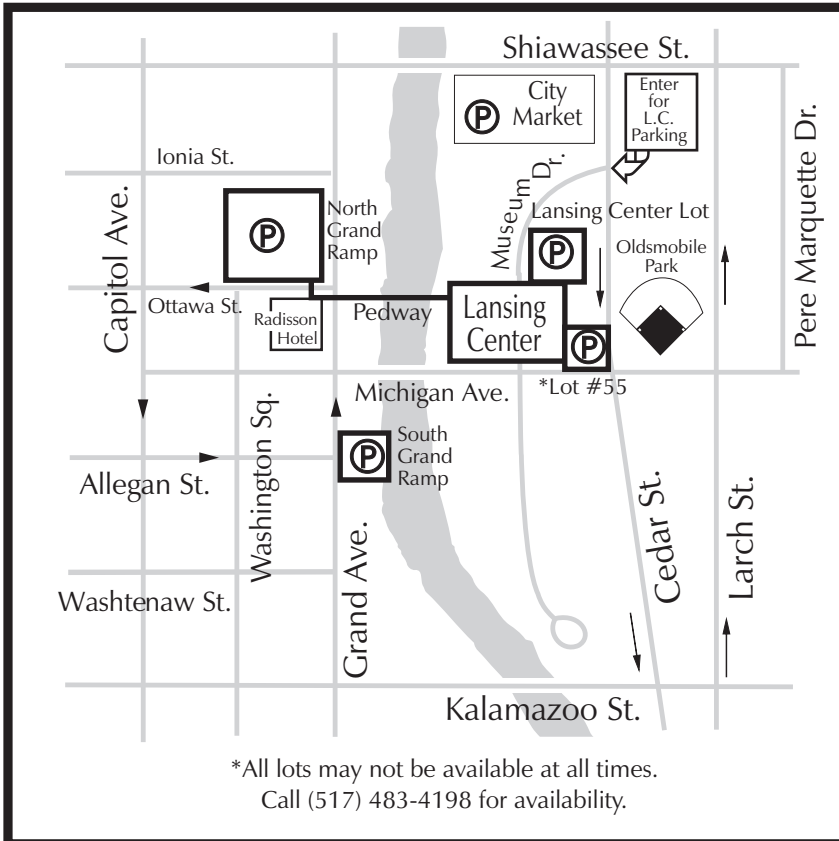

# CITY OF LANSING

## Event Parking Information

### PARKING RATES

Attended Ramps: 90¢ per 1/2 hr.  
 \$8.25 Weekday daily maximum  
 \$4.00 Weekend event per entry

Lansing Center: \$4.00 per entry  
 Stadium Events: \$4.50 per entry

On-Street Metered Parking 8AM - 6PM  
Free after 6PM Weekdays & All Day Sat/Sun

Call (517) 483-4198 for more information!

\*All lots may not be available at all times.  
 Call (517) 483-4198 for availability.

We hope that this parking information makes your visit more convenient and enjoyable. If you have any questions please give us a call at 483-4198.